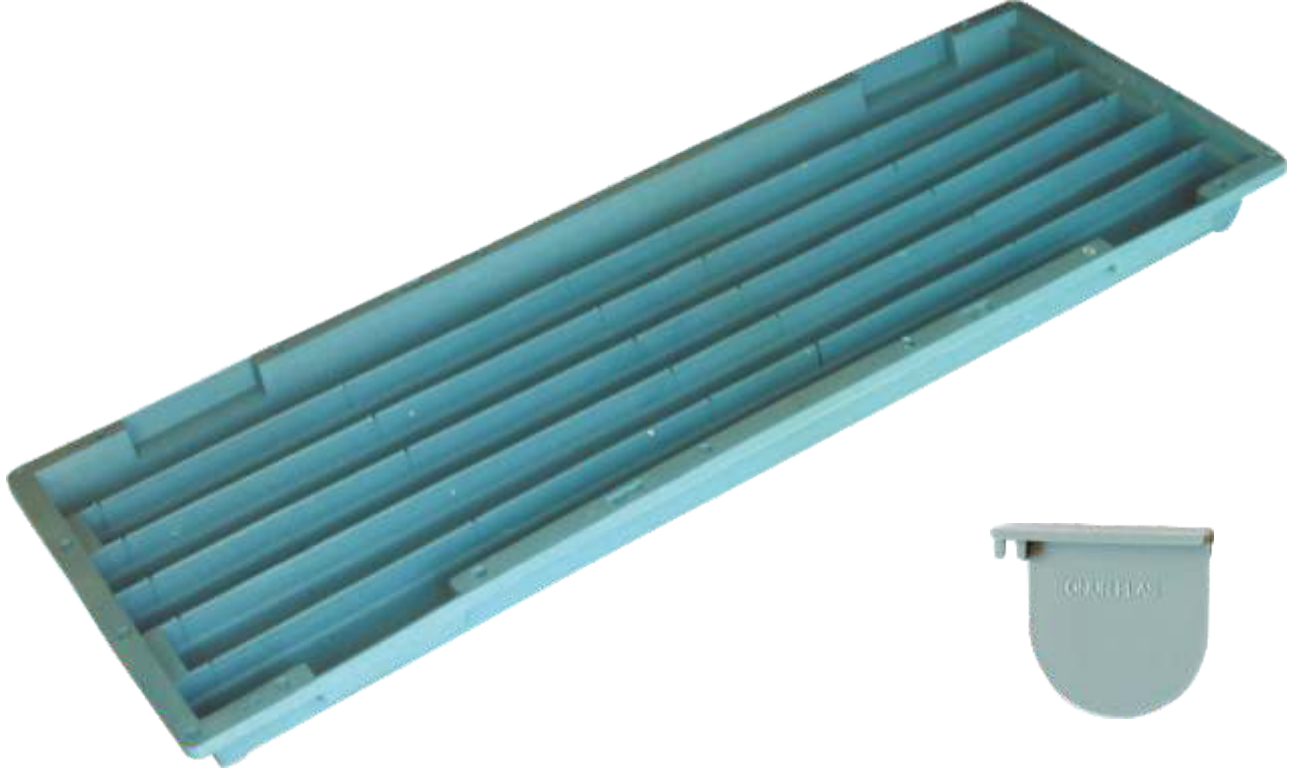

Karot Sandığı - Core Tray B Size

Type	Core Dia.	Tray Capacity	Weight (kg)	Dimensions (cm)	Pallet Dim
B	26-36	6 x 1 m	2,00	107 x 34 x 5	103x108x230

Seçim Tablosu - Selection Table

Type	Wireline	DCDMA	Metric	Quantity
B	AQ, BQ, AGM	AWG, AWM	B-46, T2-46, TT48	300 adet

SHELF LIFE (CLOSED AREA)	SHELF LIFE (OPEN AREA)	STOWAGE (WITH LIDS)	MAX. CAPACITY
10 YEARS	4 YEARS	15 PCS	45-50 KG