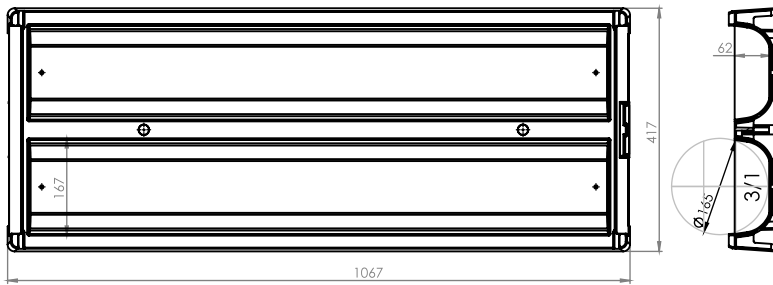

► Model 0

**NEW MODELS
COMING SOON**

**Karot Sandığı
Core Tray Special Size**

Seperator

Cover Latch

Tag

Model Q ◀

**Karot Sandığı
Core Tray Special Size**

Seperator

Cover Latch

Tag

Karot Sandığı - Core Tray P Size

Type	Core Dia.	Tray Capacity	Weight (kg)	Dimensions (cm)	Pallet Dim
P	65-86	3 x 1 m	2,00	107 x 34 x 10	103x108x230

Seçim Tablosu - Selection Table

Type	Wireline	DCDMA	Metric	Quantity
P	PQ, PQ3	HWG	B-86, B-101, T2-86, T2-101	171 adet

SHELF LIFE (CLOSED AREA)	SHELF LIFE (OPEN AREA)	STOWAGE (WITH LIDS)	MAX. CAPACITY
10 YEARS	4 YEARS	15 PCS	45-50 KG

Karot Sandığı - Core Tray H Size

Type	Core Dia.	Tray Capacity	Weight (kg)	Dimensions (cm)	Pallet Dim
H	49-64	4 x 1 m	1,85	107 x 34 x 8	103x108x230

Seçim Tablosu - Selection Table

Type	Wireline	DCDMA	Metric	Quantity
H	HQ, HQ3, NGM	NWM, NWG	B-66, B-76, T2-66, T2-76, T6S-86	207 adet