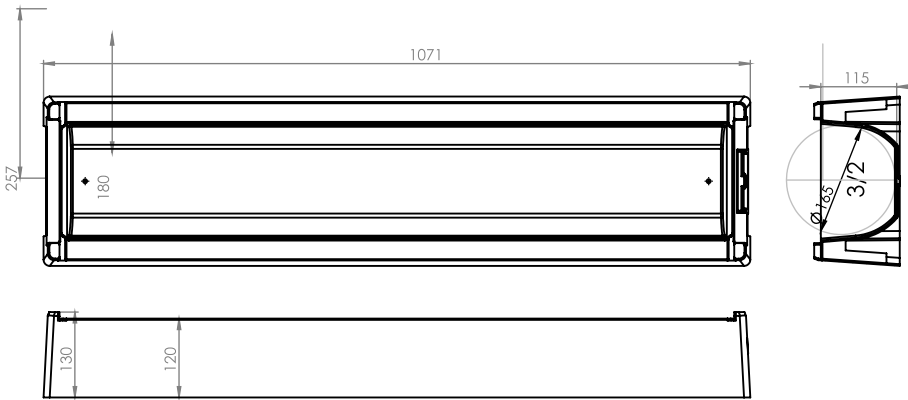

► Model 0

**NEW MODELS
COMING SOON**

**Karot Sandığı
Core Tray Special Size**

Seperator

Cover Latch

Tag

Model Q ◀

**Karot Sandığı
Core Tray Special Size**

Seperator

Cover Latch

Tag

Karot Sandığı - Core Tray P Size

Type	Core Dia.	Tray Capacity	Weight (kg)	Dimensions (cm)	Pallet Dim
P	65-86	3 x 1 m	2,00	107 x 34 x 10	103x108x230

Seçim Tablosu - Selection Table

Type	Core Dia.	Tray Capacity	Weight (kg)	Dimensions (cm)	Pallet Dim
H	49-64	4 x 1 m	1,85	107 x 34 x 8	103x108x230

Seçim Tablosu - Selection Table

Type	Wireline	DCDMA	Metric	Quantity
H	HQ, HQ3, NGM	NWM, NWG	B-66, B-76, T2-66, T2-76, T6S-86	207 adet

Karot Sandığı - Core Tray B Size

Type	Core Dia.	Tray Capacity	Weight (kg)	Dimensions (cm)	Pallet Dim
B	26-36	6 x 1 m	2,00	107 x 34 x 5	103x108x230

Seçim Tablosu - Selection Table

Type	Wireline	DCDMA	Metric	Quantity
B	AQ, BQ, AGM	AWG, AWM	B-46, T2-46, TT48	300 adet